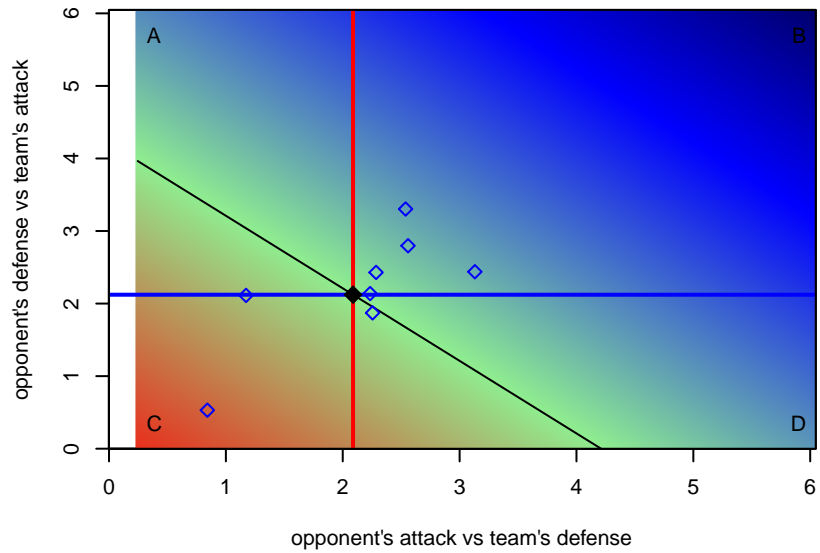

ETFC Rovers Red B00

Eugene Timbers FC
Eugene, OR
B00 total strength=1407
attack=8.35 defense=8.07

alt names used:
ETFC Rovers Red

Venues played:
2016 Clash At the Border Div 2 Gold/Silver U17
2016 Beaverton Cup BU17 Silver

**attack and defense variance (black dot)
relative to other teams
and top 10 in region**

**attack and defense rating
relative to others at age
and all opponents in last 13 months**

**attack and defense rating
relative to others at age
and all opponents in last 13 months**

Performance relative to 13 month average

Performance relative to 13 month average

Distribution of opponents
 Red = Lose zone, Blue = Win zone, Green = Even
 Black line separates win/lose zones

lot. A=Neither has attack advantage, B=Opponent has both attack and defense advantage, C=Opponent has both attack and defense disadvantage, D=Both have