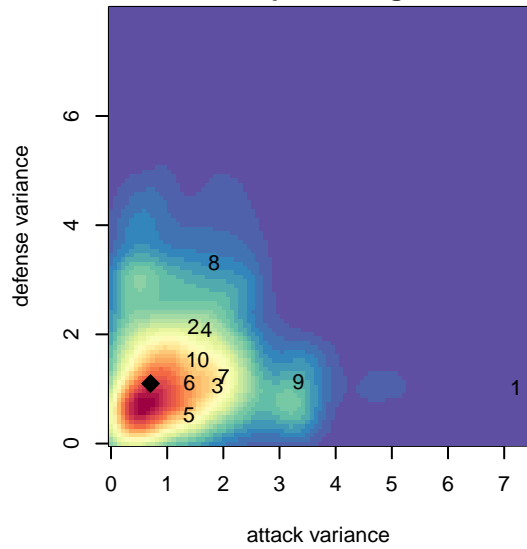

ETFC Rovers Red B00

Eugene Timbers FC
Eugene, OR
B00 total strength=1407
attack=8.35 defense=8.07

alt names used:
ETFC Rovers Red

Venues played:
2016 Clash At the Border Div 2 Gold/Silver U17
2016 Beaverton Cup BU17 Silver

**attack and defense variance (black dot)
relative to other teams
and top 10 in region**

**attack and defense rating
relative to others at age
and all opponents in last 13 months**

**attack and defense rating
relative to others at age
and all opponents in last 13 months**

Performance relative to 13 month average

Performance relative to 13 month average

Distribution of opponents
 Red = Lose zone, Blue = Win zone, Green = Even
 Black line separates win/lose zones

lot. A=Neither has attack advantage, B=Opponent has both attack and defense advantage, C=Opponent has both attack and defense disadvantage, D=Both have