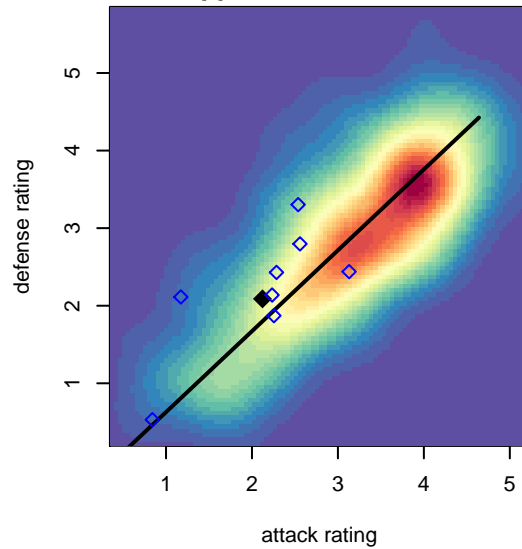

ETFC Rovers Red B00

Eugene Timbers FC
Eugene, OR
B00 total strength=1407
attack=8.35 defense=8.07

alt names used:
ETFC Rovers Red

Venues played:
2016 Clash At the Border Div 2 Gold/Silver U17
2016 Beaverton Cup BU17 Silver

**attack and defense variance (black dot)
relative to other teams
and top 10 in region**

**attack and defense rating
relative to others at age
and all opponents in last 13 months**

**attack and defense rating
relative to others at age
and all opponents in last 13 months**

Performance relative to 13 month average

Performance relative to 13 month average

Distribution of opponents
 Red = Lose zone, Blue = Win zone, Green = Even
 Black line separates win/lose zones

lot. A=Neither has attack advantage, B=Opponent has both attack and defense advantage, C=Opponent has both attack and defense disadvantage, D=Both have