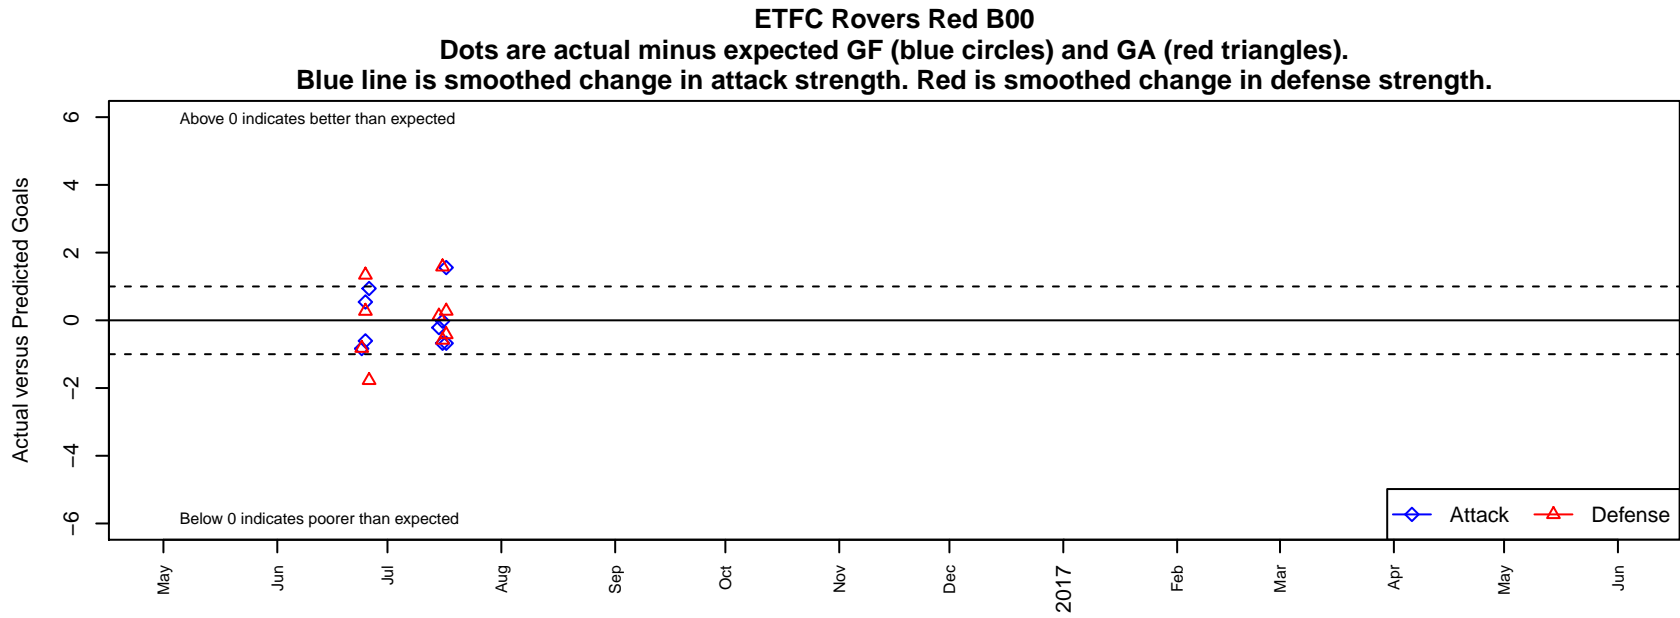

ETFC Rovers Red B00

Eugene Timbers FC
Eugene, OR
B00 total strength=1407
attack=8.35 defense=8.07

alt names used:
ETFC Rovers Red

Venues played:
2016 Clash At the Border Div 2 Gold/Silver U17
2016 Beaverton Cup BU17 Silver

**attack and defense variance (black dot)
relative to other teams
and top 10 in region**

**attack and defense rating
relative to others at age
and all opponents in last 13 months**

**attack and defense rating
relative to others at age
and all opponents in last 13 months**

Performance relative to 13 month average

Performance relative to 13 month average

Distribution of opponents
 Red = Lose zone, Blue = Win zone, Green = Even
 Black line separates win/lose zones

lot. A=Neither has attack advantage, B=Opponent has both attack and defense advantage, C=Opponent has both attack and defense disadvantage, D=Both have