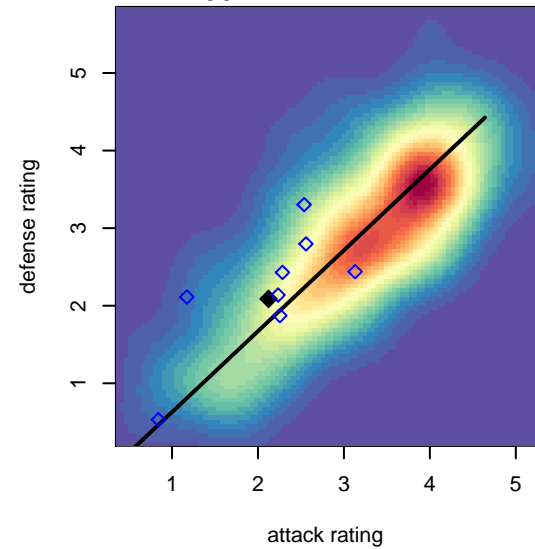

ETFC Rovers Red B00

Eugene Timbers FC
Eugene, OR
B00 total strength=1407
attack=8.35 defense=8.07

alt names used:
ETFC Rovers Red

Venues played:
2016 Clash At the Border Div 2 Gold/Silver U17
2016 Beaverton Cup BU17 Silver

**attack and defense variance (black dot)
relative to other teams
and top 10 in region**

**attack and defense rating
relative to others at age
and all opponents in last 13 months**

**attack and defense rating
relative to others at age
and all opponents in last 13 months**

Performance relative to 13 month average

Performance relative to 13 month average

Distribution of opponents
 Red = Lose zone, Blue = Win zone, Green = Even
 Black line separates win/lose zones

lot. A=Neither has attack advantage, B=Opponent has both attack and defense advantage, C=Opponent has both attack and defense disadvantage, D=Both have